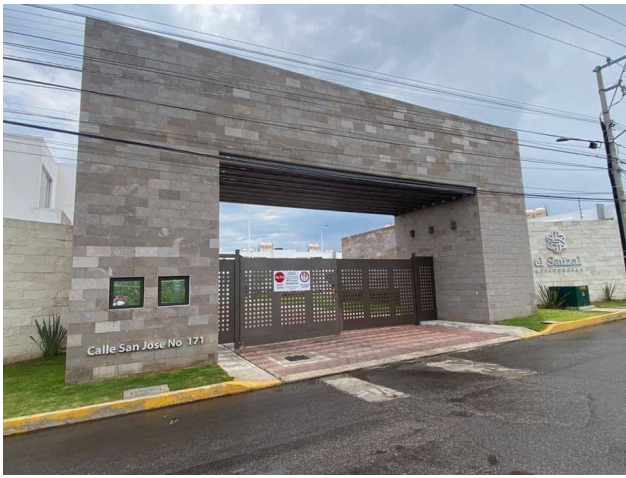

Gated community for Rent

SAN JOSE 171, Cuautlancingo, Puebla, Puebla

Rent: \$7000 MXN

Maintenance : 600

Property type: Casa-en-condominio

Operation: Rent

- **Land:** 1242.5 sqft
- **Building:** 995.0 sqft
- **Bedrooms:** 2
- **Bathrooms:** 2
- **Half Baths:** 1
- **Parking lots:** 2
- **Built levels:** 2
- **Kitchen:** Full kitchen
- **Condition:** New

Description

Location

SAN JOSE 171, Cuautlancingo, Puebla, Puebla

References

Photo Catalog

Av. Ocotlán No. 35 Local B Plaza Vista del Bosque Local D Planta Alta,Loma Bonita, Tlaxcala, Tlaxcala
T 246.462.9111 / 246.462.8300 | bienesraices@c21bravio.com | www.century21bravio.com